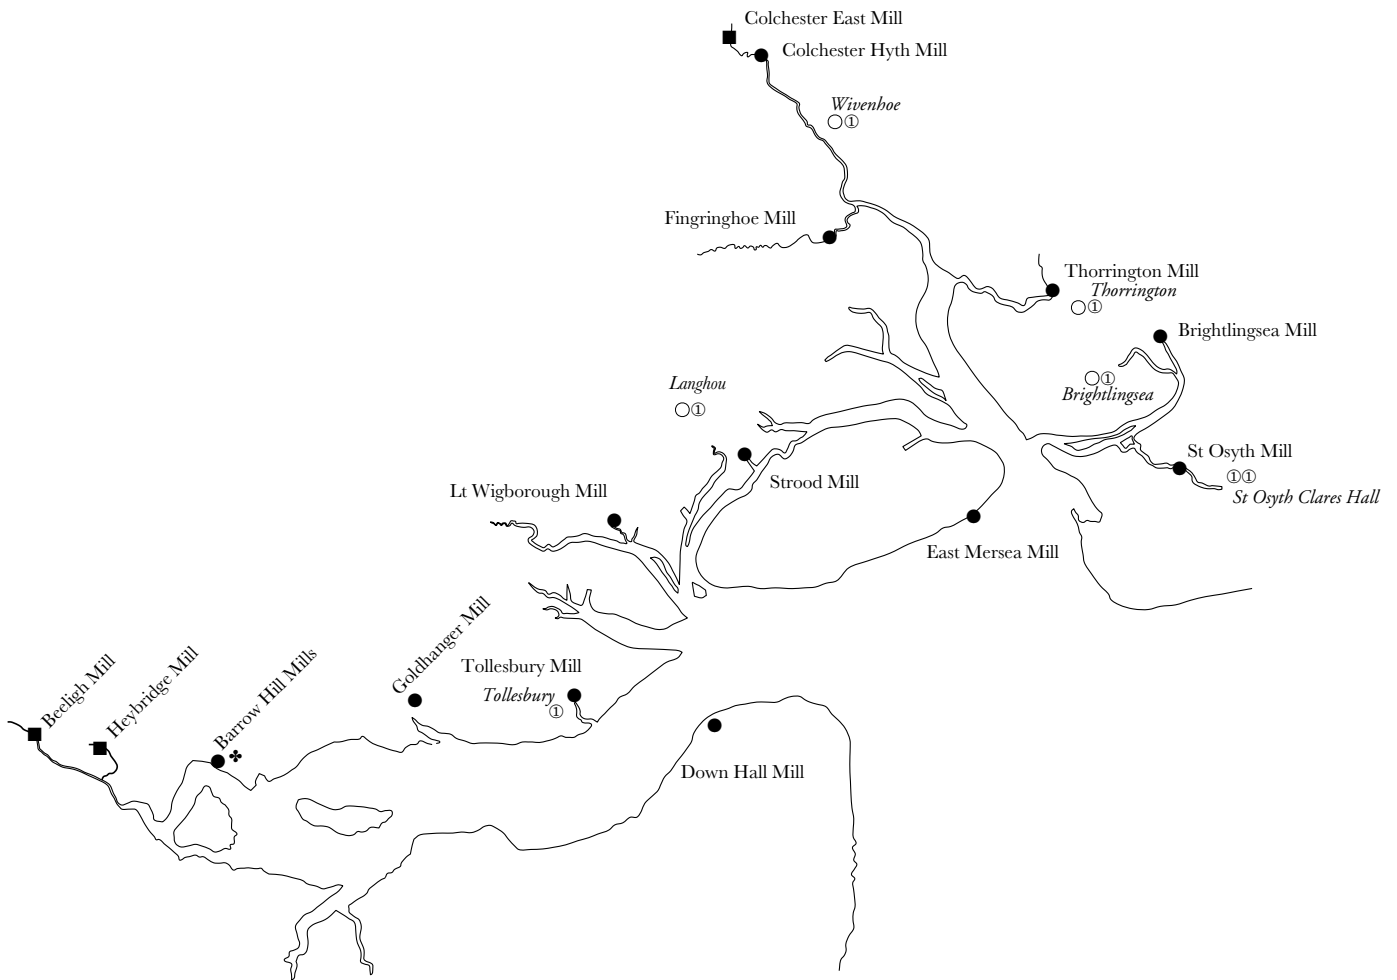

Tide mills of the Blackwater & Coln Estuary

Water Power in Essex-Tide mills of the Blackwater & Coln Estuary

TIDE MILLS OF THE BLACKWATER AND COLN ESTUARY

Key :

- * water mill—known location
- * water mill—unknown location
- * possible water power site
- * combined wind and water mill
- ⊕ windmill associated with water mill
- tide mill
- ⊙ horse mill

Doomsday manor recorded as possessing a mill

□ number of mills before 1066

① number of mills after 1066